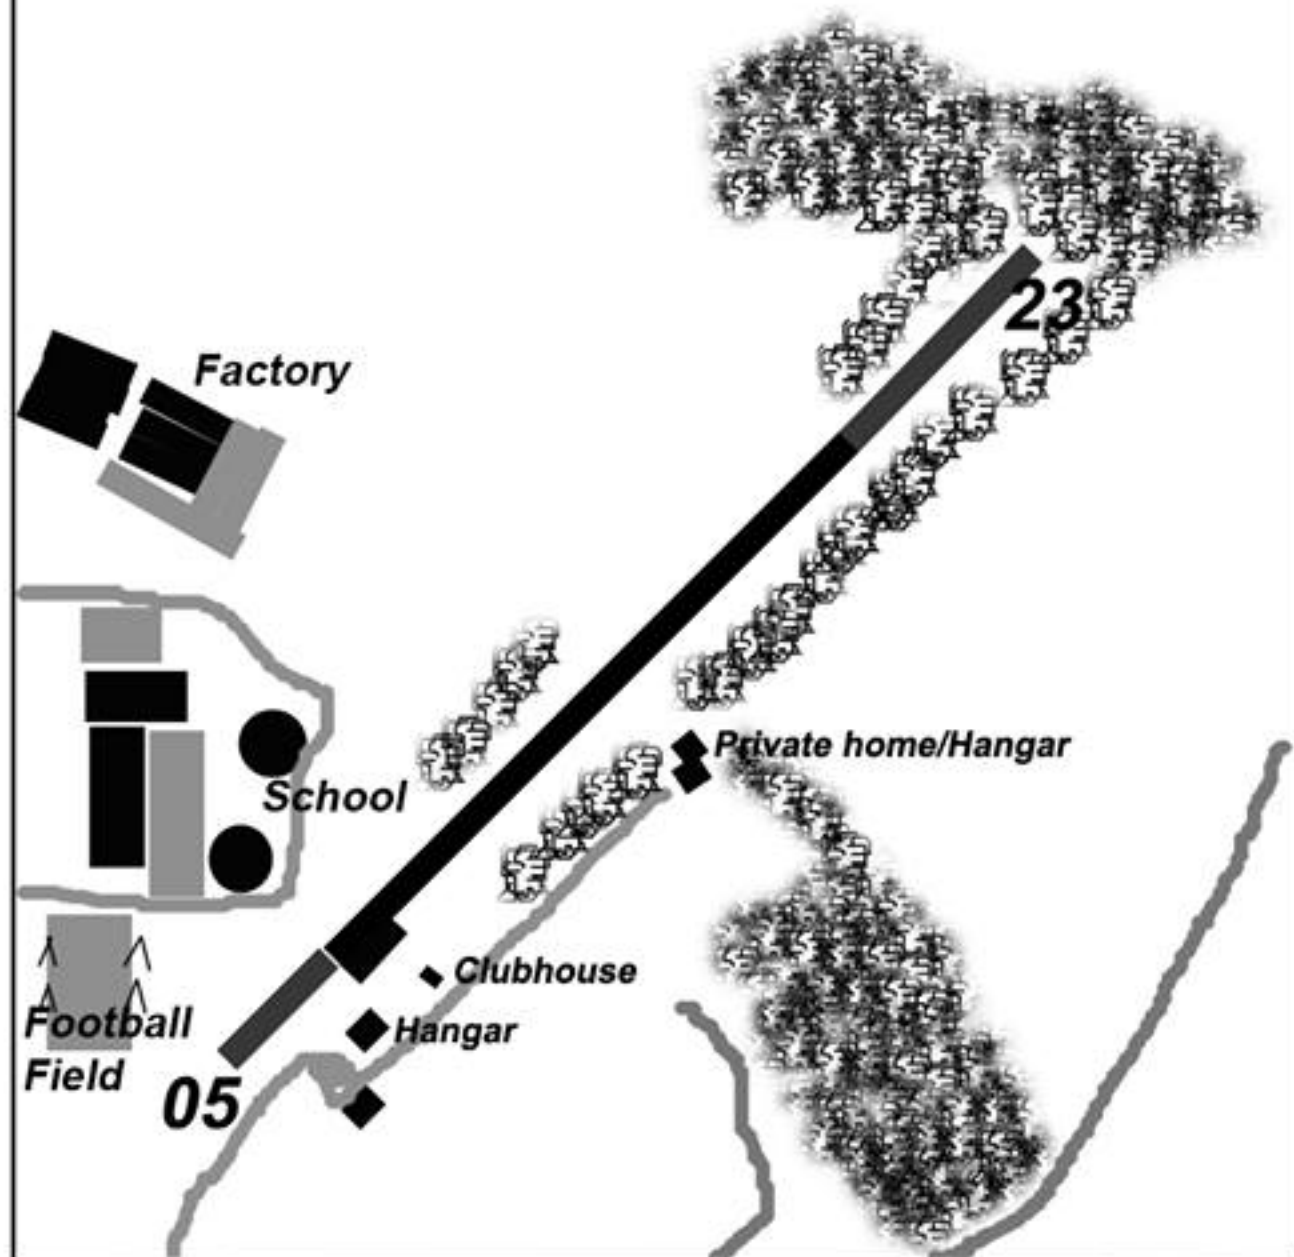

TELLICO PLAINS MUNI.

Location: 1 NM N Tellico Plains
N35 22.9 W 084 18.3 Mag Var 3W
RWY 05/23 - 3000'
440' 05 end & 1160' 23 end grass
1400' asphalt (35' wide)
Traffic 122.9 Lights 122.95

From	Freq.	Radial	NM
MNV (Madisonville)	361	159	12.1
MMI (McMinn County)	242	094	14.7

WX AWOS-3

@MNV	118.475	(423) 442-6170
@MMI	125.425	(423) 745-3422

Knoxville App/Dep 123.9

Flight Service Station	Left Traffic
------------------------	--------------

Nashville

Rwy 05/23

Traffic Pattern Altitude	Apt Elev.
--------------------------	-----------

1800' MSL (820' AGL) 05/23

980' MSL

NOT FOR NAVIGATION FOR INFORMATION ONLY

Hazard - Tower - 3/4NM S of airport. 1300' MSL. Use caution in the RWY 23 pattern
N 35 22.241 W 084 18.321 260' AGL

Airport Remarks - UNATTENDED - Private airport